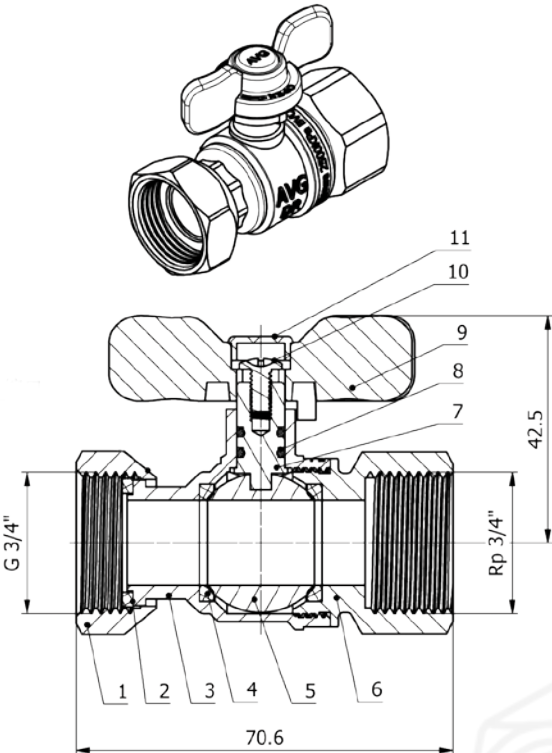

## OUTLET FITTING

20Fi x 20C Hot Water  
Outlet Fitting

## WATER

20mm Loose Nut x  
20mm Female

## GAS

20mm Loose Nut x  
20mm Female

## SPECIFICATIONS

NUMBER	PART	MATERIAL
1	Loose Nut	DZR Brass
2	Washer	NBR-70
3	Body	DZR Brass
4	Seal	PTFE
5	Ball	DZR Brass Chrome Plated
6	Body Female	DZR Brass
7	Spindle	DZR Brass
8	'O' Rings	NBR-70
9	Handle	Aluminium
10	Screw	Stainless Steel 304
11	Cap	ABS